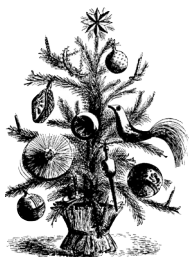

Symbol of Life

Trees were a symbol of life even before Christianity. Ancient Egyptians brought green palm branches into their homes on the winter solstice as a symbol of life's triumph over death.

Romans decorated their homes with evergreens during Saturnalia, a winter festival honoring Saturnus, the god of agriculture. In the Middle Ages, red apples were hung on trees as a symbol of the feast of Adam and Eve. These trees were called Paradise Trees.

Make a Christmas Advent Chain!

Cut 25 strips of red and green paper. Bend a strip into a circle and staple together. Insert a second strip into the center of the circle. Staple second circle. Repeat the process. Hang the chain on your Christmas tree. Beginning on the first day of December, tear off a link each day as you count down the days until Christmas!